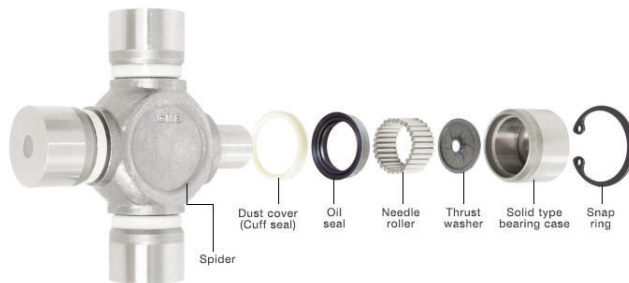

# U-JOINTS

- Exact fit snap ring included
- Heavy duty needle bearings
- Cold forged cross for toughness
- Multi-stage testing prior to assembly
- Special chrome/molybdenum steel composition

FVP #	ITEM DESCRIPTION	MOOG	AC DELCO	Spicer
210-0105	UNIVERSAL JOINT	514G	45U0012	5-105X
210-0134	CONVERSION UJ	353	45U0119	5-134X
210-0153	UNIVERSAL JOINT	369	45U0107	5-153X
210-0160	UNIVERSAL JOINT	330	45U0300	5-160X
210-0170	UNIVERSAL JOINT	338	45U2000	5-103X
210-0178	UJ GREASEABLE 210-0447	331	45U0103	5-178X
210-0213	UNIVERSAL JOINT	354	45U0106	5-213X
210-0260	UNIVERSAL JOINT	365	45U0125	5-260X
210-0278	UJ W/ FLUSH GREASE FITTING	379	45U0121	5-153X
210-0297	UNIVERSAL JOINT	371	45U0104	5-760X
210-0332	UNIVERSAL JOINT	374	45U0301	SPL55-3X
210-0350	UNIVERSAL JOINT	368	45U0151	#N/A
210-0443	UNIVERSAL JOINT	437G	45U0001	5-443X
210-0447	UJ NONGREASEABLE 210-0178	231	45U0123	5-178X
210-0464	UNIVERSAL JOINT	464	45U0305	5006813
210-0488	UNIVERSAL JOINT		-	#N/A
210-1200	UNIVERSAL JOINT	429	45U0131	5-1200X
210-1202	CONVERSION UJ	431	45U0154	#N/A
210-1203	UNIVERSAL JOINT	433	45U0130	5-1203X
210-1204	UNIVERSAL JOINT	434	45U0105	5-1204X
210-1306	UNIVERSAL JOINT	315G	45U0117	5-789X
210-1309	UNIVERSAL JOINT	316	45U0124	5-1309X
210-3105	UNIVERSAL JOINT	534G	45U0108	5-3147X
211-0160	UNIVERSAL JOINT	330A	45U0306	5-3207X
211-1306	UNIVERSAL JOINT	317	45U0112	5-789X
215-0021	PERF UJ 220-0021	285	45U0147	5-1510X
215-0153	PERF UJ 210-0153	280	45U0111	5-153X
215-0160	PERF UJ 210-0160	295A	45U0304	5-3207X
215-0178	PERF UJ 210-0178	232	45U0109	5-178X
215-0299	UNIVERSAL JOINT	377	45U0114	5-3226X
215-1203	PERF UJ 210-1203	260	45U0115	5-1203X
215-3105	PERF UJ 210-3105	235	45U0110	5-3147X
215-4009	PERF UJ FLUSH GF 240-0231	290	45U0166	5-212X
220-0012	UNIVERSAL JOINT	390	45U0173	5-1508X
220-0021	UJ W/ NIPPLE	387	45U0116	5-1510X
220-0027	UNIVERSAL JOINT	391	45U0003	5-1501X
220-0046	UNIVERSAL JOINT	446	45U0155	#N/A
220-0081	UNIVERSAL JOINT	398	45U0016	5-1503X
220-1100	UNIVERSAL JOINT	344	45U0168	5-3214X
230-0188	UNIVERSAL JOINT	351	45U2201	5-188X
230-0562	UJ CAP SEAL TYPE	478	45U2376	5-676X
231-0188	UNIVERSAL JOINT	351A	45U2207	5-3206X
240-0231	CONVERSION UJ	355	45U0113	5-212X
240-0356	CONVERSION UJ	372	45U0126	5-3022-1X
240-0447	CONVERSION UJ	447	45U0132	5-3205X
240-0448	UNIVERSAL JOINT	448	45U0178	5-648X
260-0160	STRAP KIT	33110	45U0502	3-70-28X
260-1204	U-BOLT KIT	53410	45U0506	2-94-58X
260-4105	STRAP KIT	53010	45U0505	2-70-48X