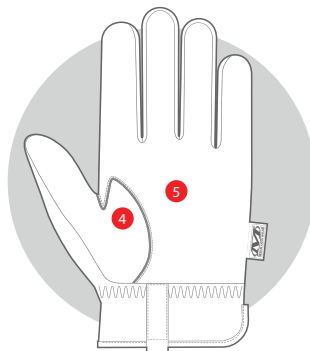

Features & Benefits:

- 1) Form-fitting TrekDry® helps keep hands cool and comfortable
- 2) Elastic cuff provides a secure fit with easy on/off flexibility
- 3) Reinforced thumb and index finger provide added durability
- 4) Anatomically designed two-piece palm eliminates material bunching