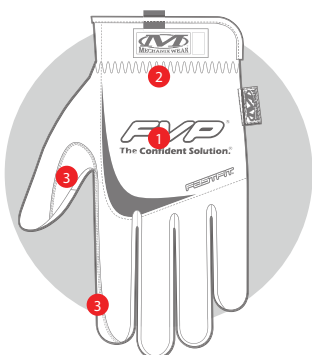

The Confident Solution.®

FAST FIT® MECHANIX WEAR GLOVES

FVP has teamed up with industry leading Mechanix Wear to bring you two of the best selling gloves on the market. Whether you're using them in the shop, at home or during your favorite pastime, FVP and Mechanix Wear has you covered.

Features & Benefits:

- 1) Form-fitting TrekDry® helps keep hands cool and comfortable
- 2) Elastic cuff provides a secure fit with easy on/off flexibility
- 3) Reinforced thumb and index finger provide added durability
- 4) Anatomically designed two-piece palm eliminates material bunching